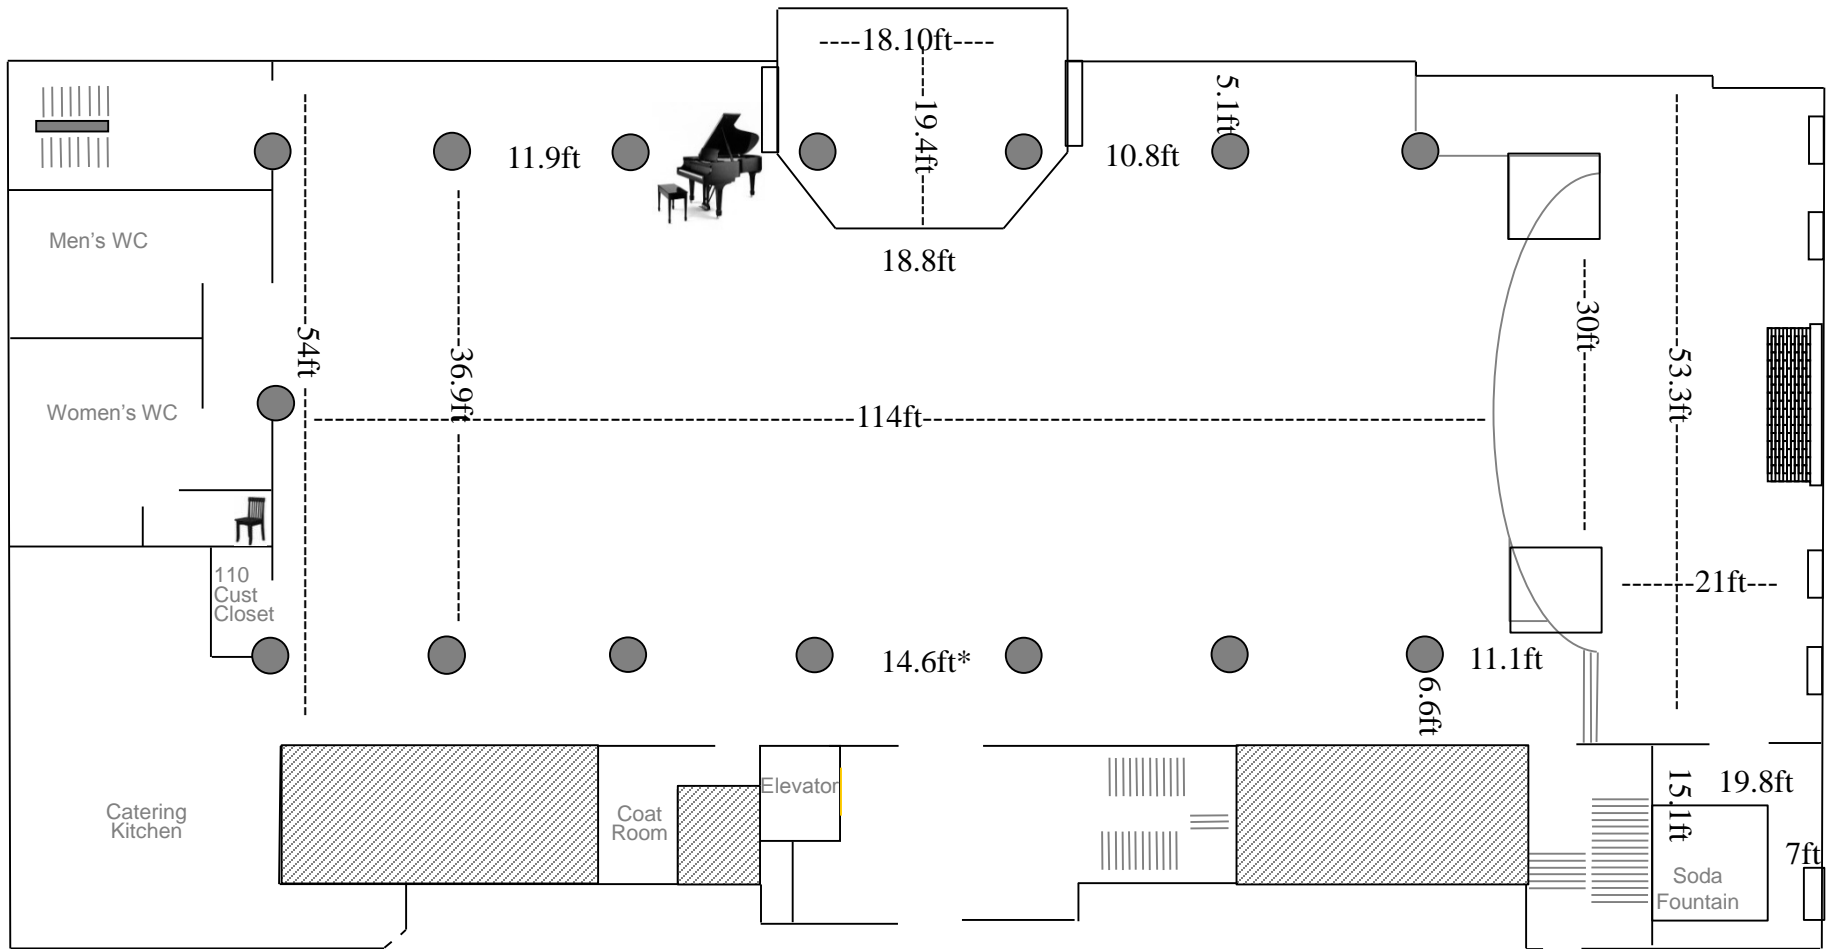

Lela Raney Wood Hall – Kimball Ballroom

Please note this layout is not to scale and measurements are approximate.

*All distances between pillars are 14.6ft unless otherwise noted.

- Tables**
- 6ft 6ft x 2.5 ft
 - 8ft 8ft x 2.5ft
 - 10 72 inch rounds (10)
 - 10 60 inch rounds (8)
 - 8 Cocktail Round
 - 8 2.8ft
- Chairs**
2.8ft x 2.8ft