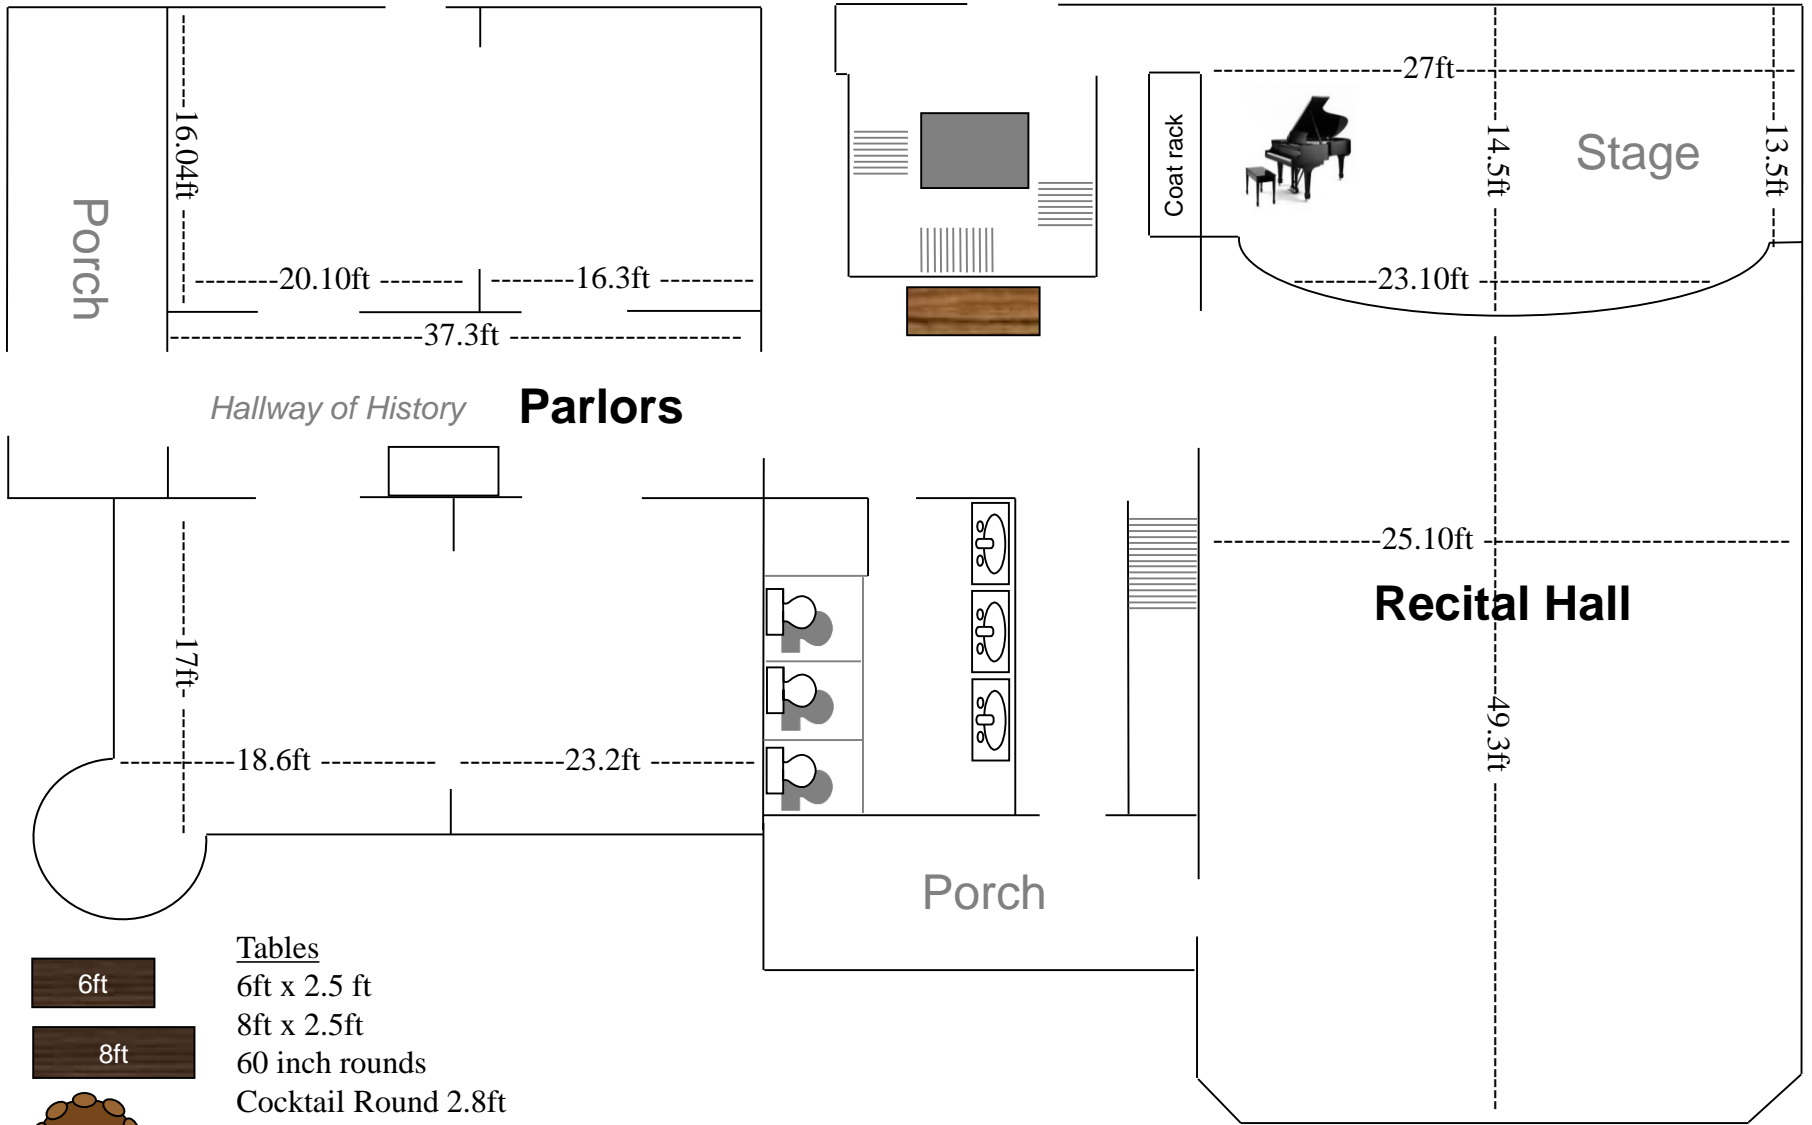

# Senior Hall

Tables

6ft x 2.5ft

8ft x 2.5ft

60 inch rounds

Cocktail Round 2.8ft

Chairs

1.7ft x 1.7ft

Please note this layout is not to scale and measurements are approximate.